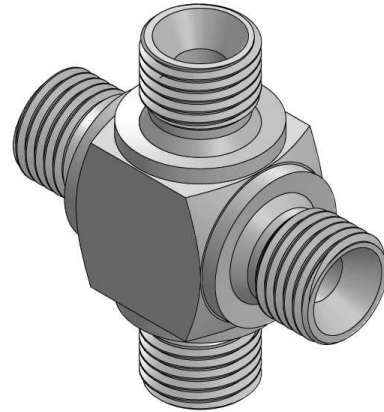

Cross BSP male (square)

Carbon steel

Part n°	R1	L	HEX 1	ØC
A22230400	1/4" BSP	22,5	19	6
A22230600	3/8" BSP	25	22	8
A22230800	1/2" BSP	30	27	11
A22231200	3/4" BSP	34,5	32	16
A22231600	1" BSP	42	41	22