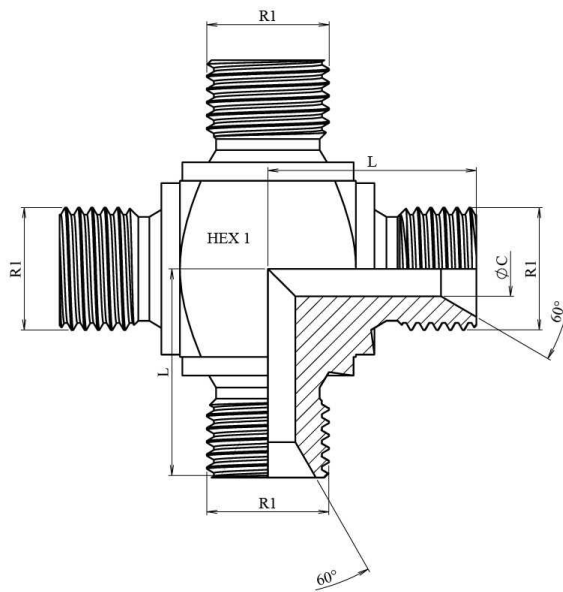

Cross BSP male (square)

Carbon steel

Part n°	R1	L	HEX 1	ØC
A22230400	1/4" BSP	22,5	19	6
A22230600	3/8" BSP	25	22	8
A22230800	1/2" BSP	30	27	11
A22231200	3/4" BSP	34,5	32	16
A22231600	1" BSP	42	41	22